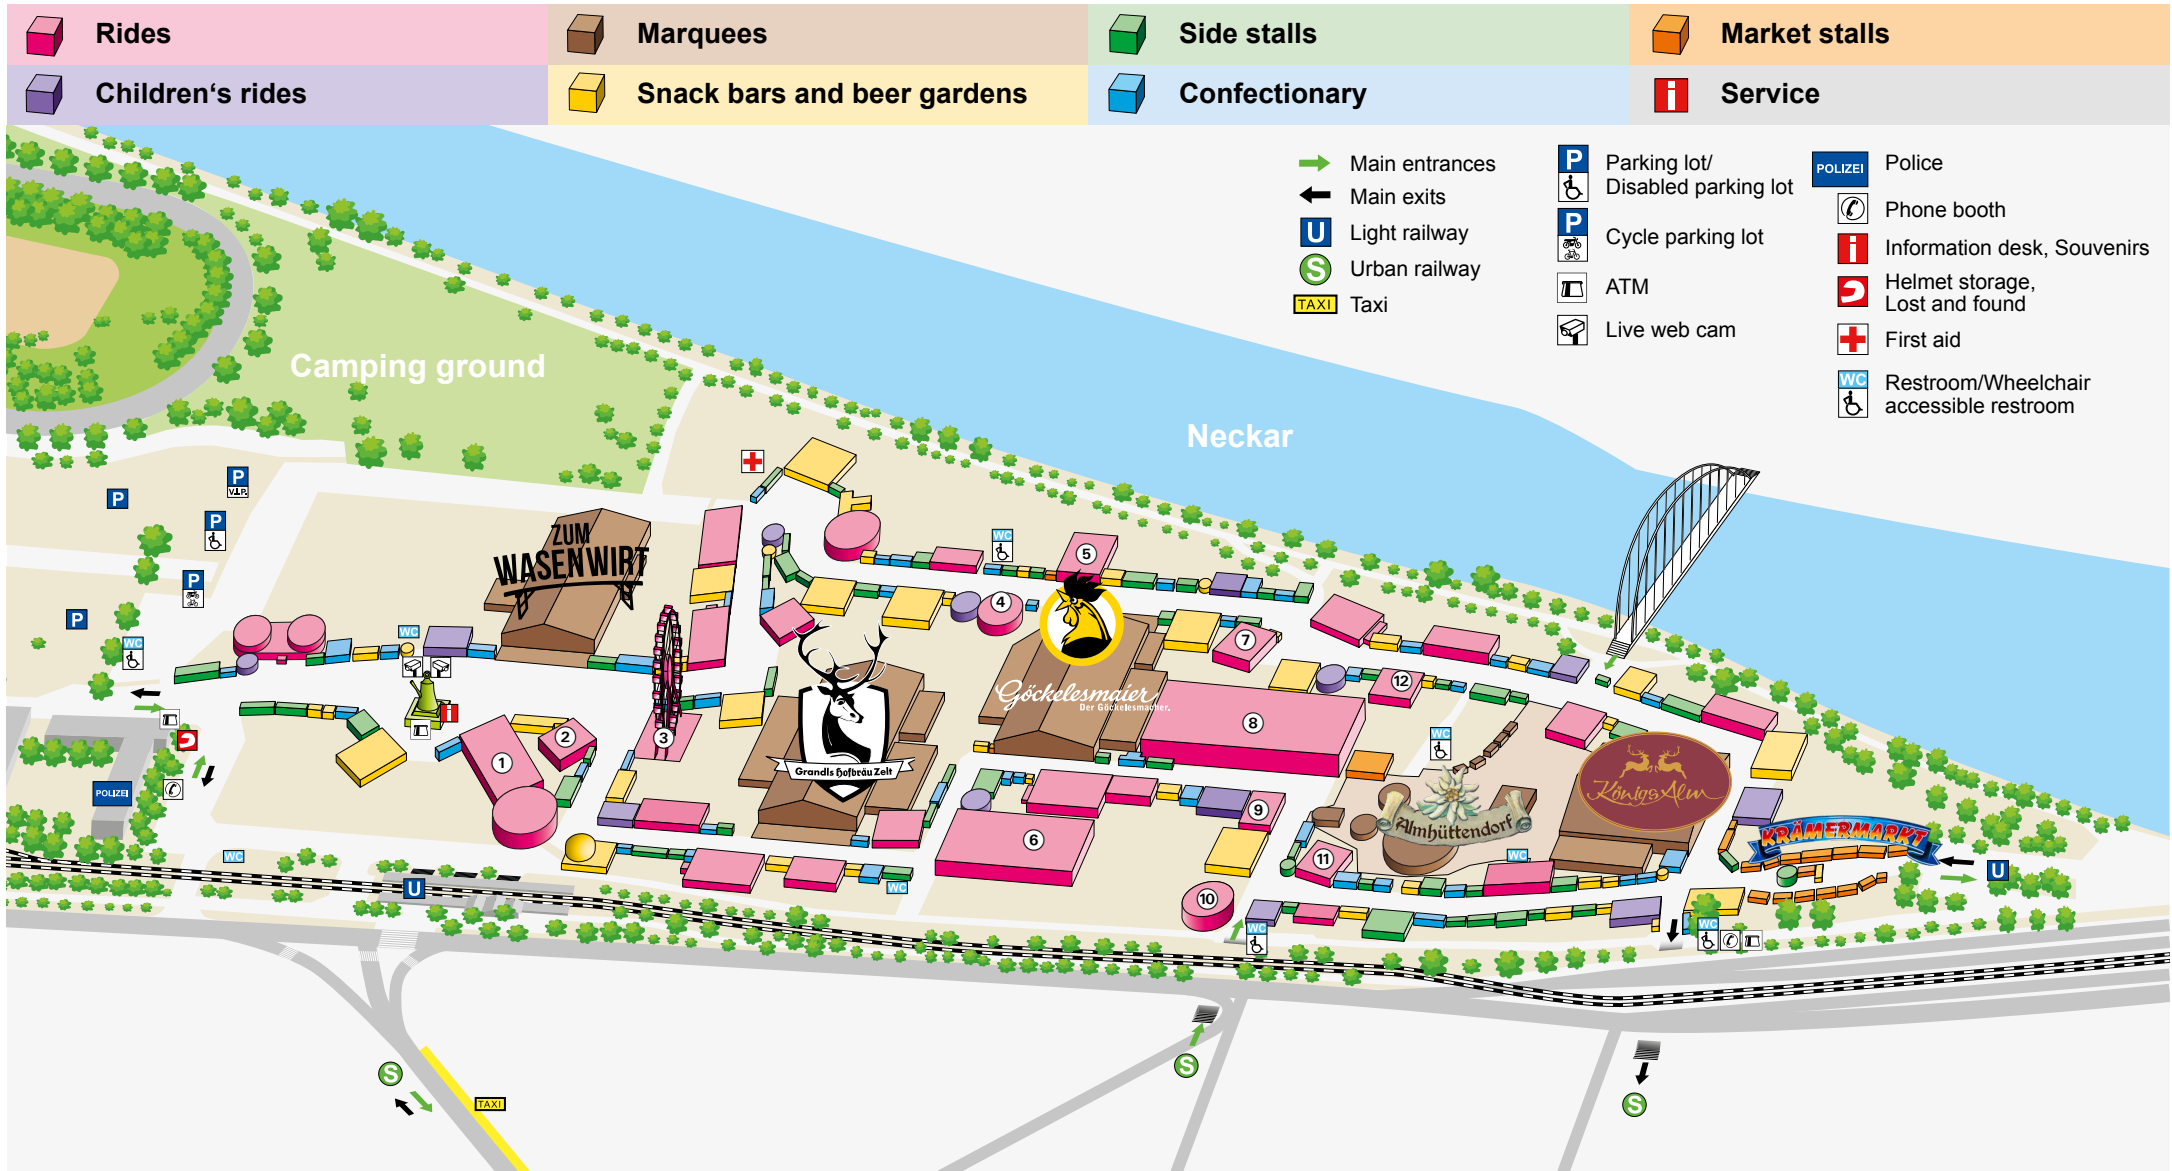

Location plan Stuttgarter Frühlingsfest 2023

Specials

- | | | | |
|---------------------|---------------------------------------|---------------|------------|
| ① Wilde Maus | ④ Cannstatter Wellenflug | ⑦ Gladiator | ⑩ Polyp |
| ② The King | ⑤ Fortress Tower | ⑧ Alpina-Bahn | ⑪ Hot Shot |
| ③ Riesenrad Bellvue | ⑥ Auf Manitus Spuren (Wildwasserbahn) | ⑨ Best XXL | ⑫ Infinity |

Find all the attractions at:
www.stuttgarter-fruehlingsfest.de